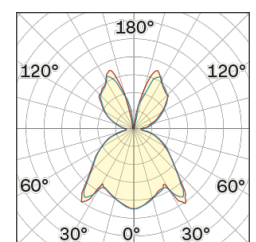

Lighting Type: Indirect

Light Distribution: Symmetric

COLOR

● 32, Powder gun matt

Discover

Souvlaki

Semispherical