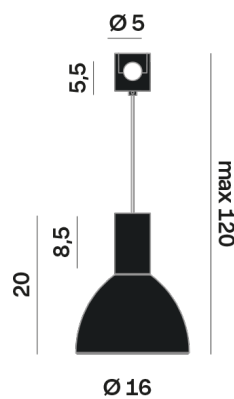

Interior

Glass: Glass semispherical

LED

MID POWER LED

2.700 K

CRI 90

48V 320 mA

Macadam step 2

Lighting Type: Indirect

Light Distribution: Symmetric

COLOR

● 32, Powder gun matt

Discover

Souvlaki

Semispherical