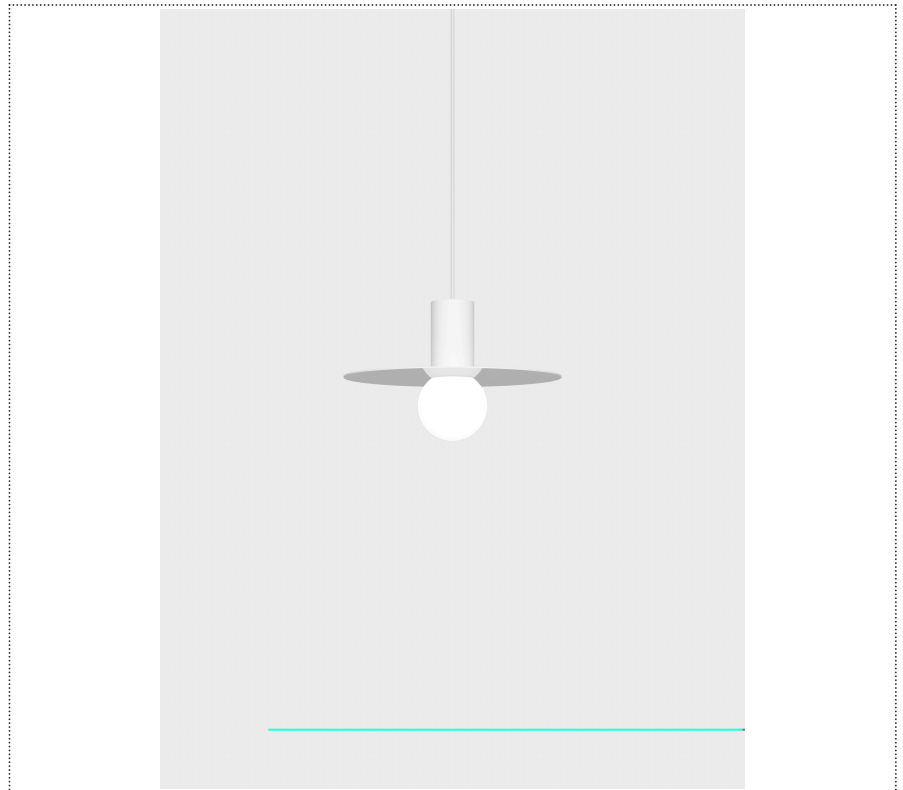

SOUVLAKI

SUSPENDED TRACK SPOTLIGHT WITH PC DIFFUSER

ASVSP 001 W6 PL0

GENERAL

System

Track

IP20

Lumen: 810

Interior

LED

COB LED

2.700 K

CRI 90

250mA

Macadam step 2

LED Life L70 B50 > 60.000 h

Classe Energetica: F

ELECTRICAL

220-240 V 50 Hz

9,5 W

Classe3

Driver included