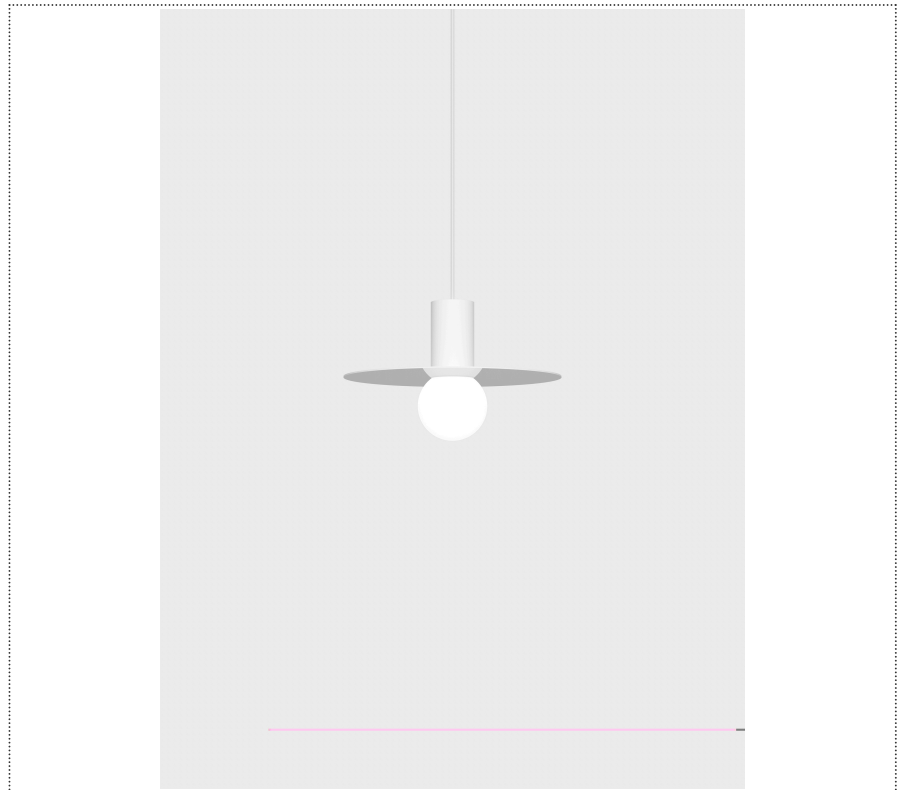

SOUVLAKI

SUSPENDED TRACK SPOTLIGHT WITH PC DIFFUSER

ASVSP 001 48 PL1

GENERAL

System

Track

IP20

Lumen: 810

Interior

LED

COB LED

3.000 K

CRI 90

250mA

Macadam step 2

LED Life L70 B50 > 60.000 h

Classe Energetica: F

ELECTRICAL

220-240 V 50 Hz

9,5 W

Classe3

Driver included