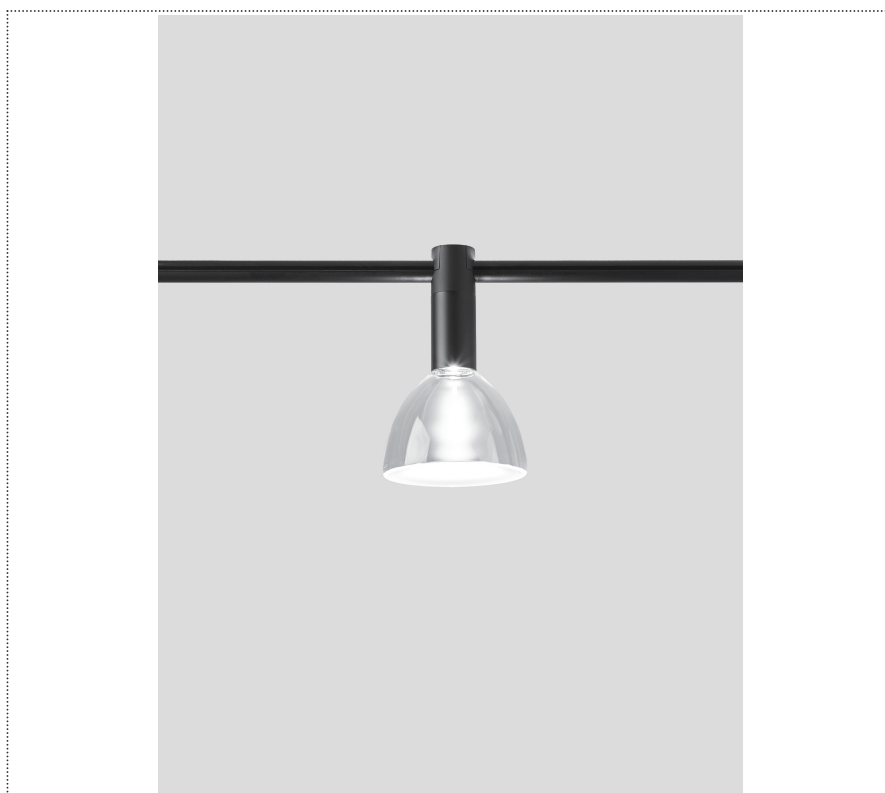

SOUVLAKI

TRACK SPOTLIGHT WITH GLASS DIFFUSER

ASVSV 001 35 ZL0

GENERAL

System

Track

IP20

Lumen: 898

Interior

Glass: Glass semispherical

LED

MID POWER LED

2.700 K

CRI 90

48V 320 mA

Macadam step 2

LED Life L80 B50 > 55.400 h

Classe Energetica: F

ELECTRICAL

48V

11,6 W

Driver included

OPTICAL | PHOTOMETRIC

Lighting Type: Indirect

Light Distribution: Symmetric