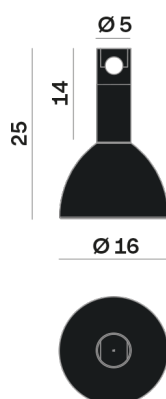

Interior

Glass: Glass semispherical

LED

MID POWER LED

2.700 K

CRI 90

48V 320 mA

Macadam step 2

Light Distribution: Symmetric

COLOR

● 35, Nickel matt

Semispherical

Discover
Souvlaki