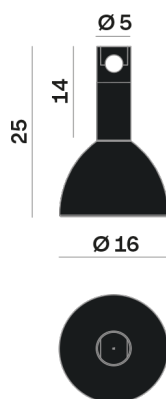

## OPTICAL | PHOTOMETRIC

Lighting Type: Indirect

Light Distribution: Symmetric

## COLOR

● 35, Nickel matt

Semispherical

Discover  
*Souvlaki*