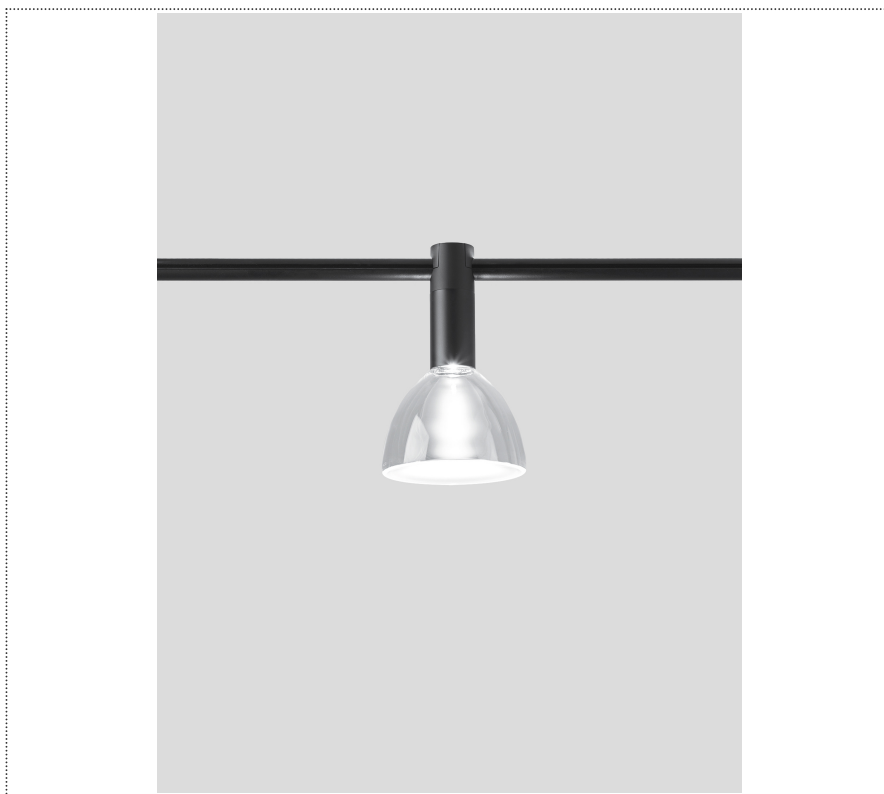

SOUVLAKI

TRACK SPOTLIGHT WITH GLASS DIFFUSER

ASVSV 001 35 PL0

GENERAL

System

Track

IP20

Lumen: 898

Interior

Glass: Glass semispherical

LED

MID POWER LED

2.700 K

CRI 90

48V 320 mA

Macadam step 2

LED Life L80 B50 > 55.400 h

Classe Energetica: F

ELECTRICAL

48V

11,6 W

Classe 3

Driver included

OPTICAL | PHOTOMETRIC

Lighting Type: Indirect

Light Distribution: Symmetric