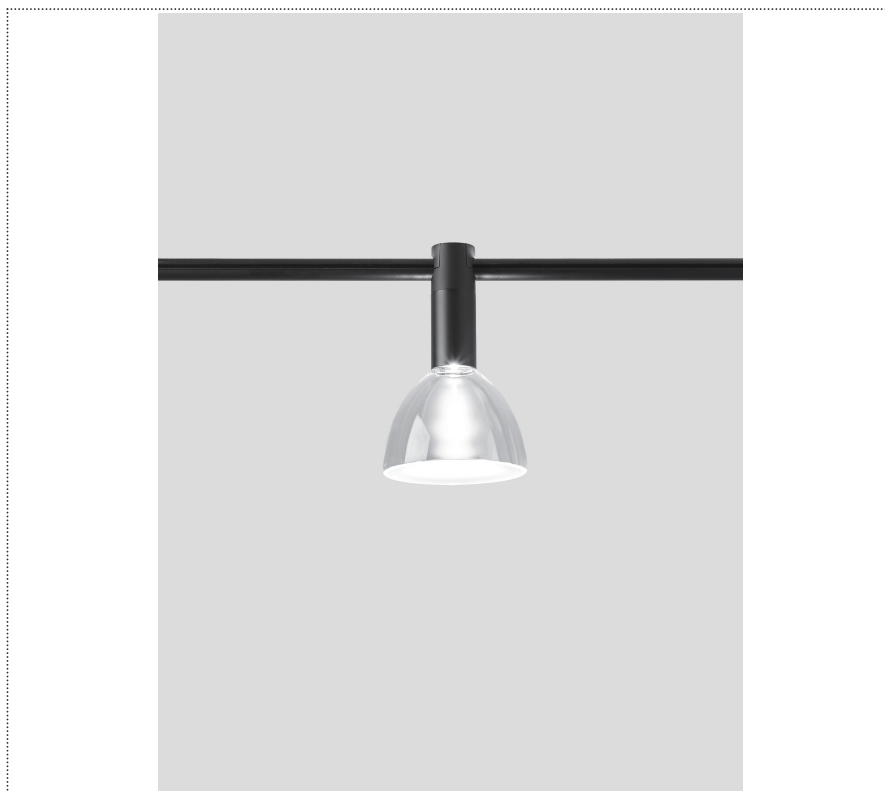

SOUVLAKI

TRACK SPOTLIGHT WITH GLASS DIFFUSER

ASVSV 001 34 PLO

GENERAL

System

Track

IP20

Lumen: 898

Interior

Glass: Glass semispherical

LED

MID POWER LED

2.700 K

CRI 90

48V 320 mA

Macadam step 2

LED Life L80 B50 > 55.400 h

Classe Energetica: F

ELECTRICAL

48V

11,6 W

Classe 3

Driver included

OPTICAL | PHOTOMETRIC

Lighting Type: Indirect

Light Distribution: Symmetric