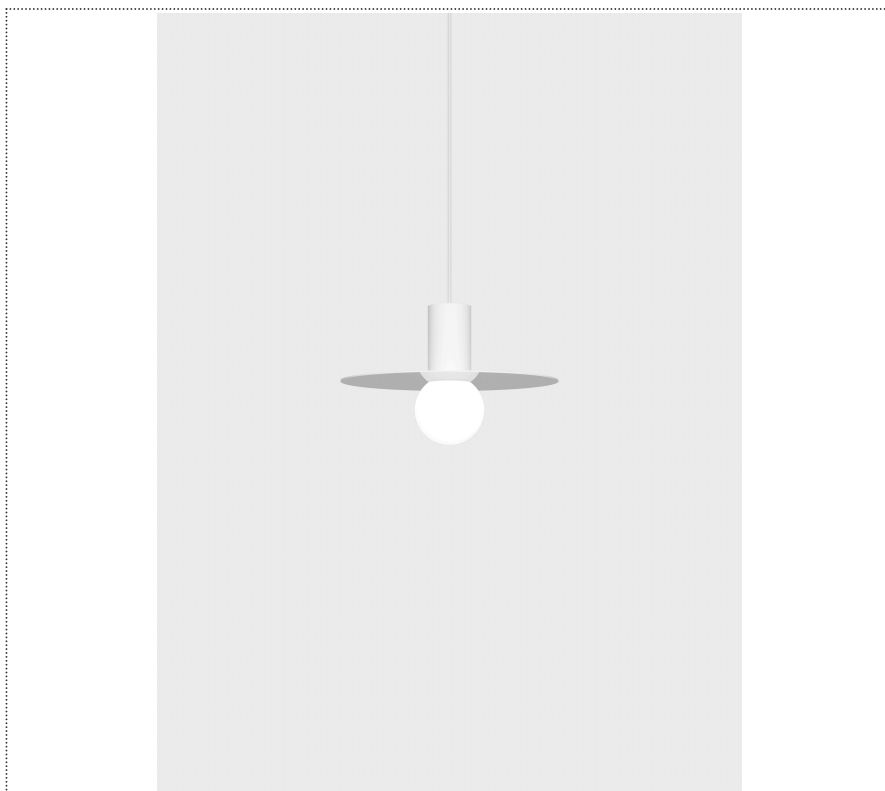

SOUVLAKI

H8

1SVH8 002 W6 ZL1

GENERAL

Suspension

Suspended

IP20

Lumen: 810

Interior

LED

COB LED

3.000 K

CRI 90

250mA

Macadam step 2

LED Life L80 B50 > 60.000 h

Classe Energetica: F

ELECTRICAL

220-240 V 50 Hz

10,3 W

Classe1

Driver included