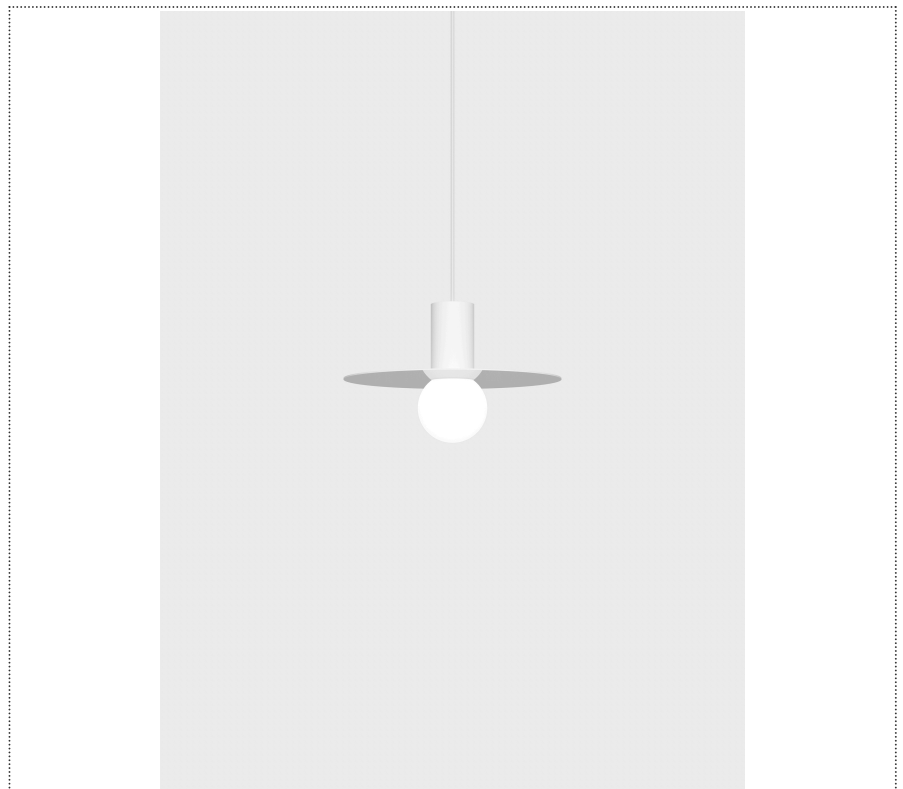

SOUVLAKI

H8

1SVH8 002 W4 ZL1

GENERAL

Suspension

Suspended

IP20

Lumen: 810

Interior

LED

COB LED

3.000 K

CRI 90

250mA

Macadam step 2

LED Life L80 B50 > 60.000 h

Classe Energetica: F

ELECTRICAL

220-240 V 50 Hz

10,3 W

Classe1

Driver included