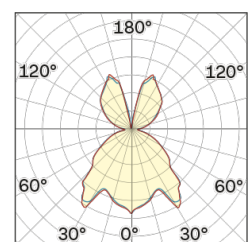

Lighting Type: Indirect

Light Distribution: Symmetric

COLOR

63, White (matt)

Discover

Souvlaki

Conical