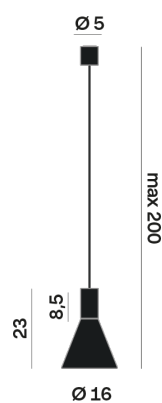

Lighting Type: Indirect

Light Distribution: Symmetric

COLOR

63, White (matt)

Discover

Souvlaki

Conical