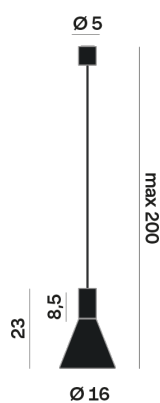

Interior

Glass: Glass conical

LED

MID POWER LED

2.700 K

CRI 90

220- 240V 50Hz

Macadam step 2

Lighting Type: Indirect

Light Distribution: Symmetric

COLOR

63, White (matt)

Discover

Souvlaki

Conical