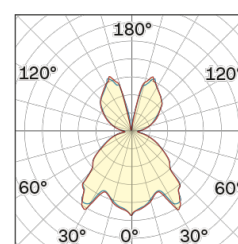

Lighting Type: Indirect

Light Distribution: Symmetric

COLOR

63, White (matt)

Discover

Souvlaki

Conical