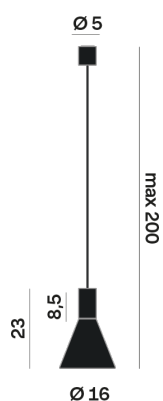

Interior

Glass: Glass conical

LED

MID POWER LED

3.000 K

CRI 90

220- 240V 50Hz

Macadam step 2

Lighting Type: Indirect

Light Distribution: Symmetric

COLOR

● 62, Black (matt)

Discover

Souvlaki

Conical