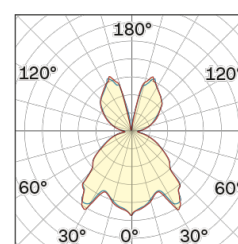

Lighting Type: Indirect

Light Distribution: Symmetric

COLOR

● 62, Black (matt)

Discover

Souvlaki

Conical