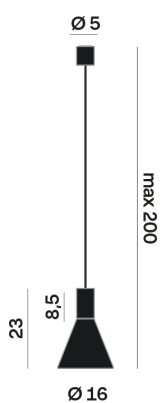

Lighting Type: Indirect

Light Distribution: Symmetric

COLOR

● 62, Black (matt)

Discover

Souvlaki

Conical