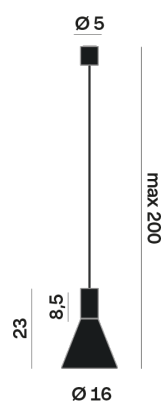

Lighting Type: Indirect

Light Distribution: Symmetric

COLOR

● 34, Gold matt

Discover

Souvlaki

Conical