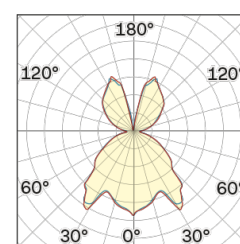

Lighting Type: Indirect

Light Distribution: Symmetric

COLOR

● 34, Gold matt

Discover

Souvlaki

Conical