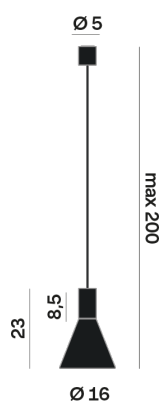

Lighting Type: Indirect

Light Distribution: Symmetric

COLOR

● 34, Gold matt

Discover

Souvlaki

Conical