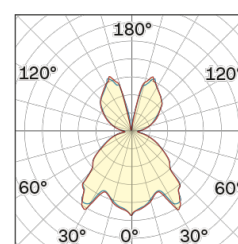

Lighting Type: Indirect

Light Distribution: Symmetric

COLOR

● 34, Gold matt

Discover

Souvlaki

Conical