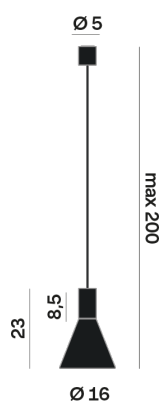

Lighting Type: Indirect

Light Distribution: Symmetric

COLOR

● 27, Copper matt

Discover

Souvlaki

Conical