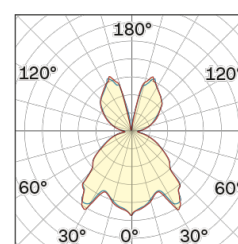

Lighting Type: Indirect

Light Distribution: Symmetric

COLOR

● 27, Copper matt

Discover

Souvlaki

Conical