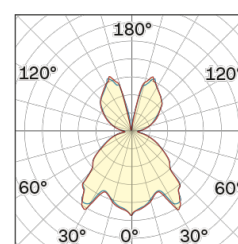

Lighting Type: Indirect

Light Distribution: Symmetric

COLOR

● 26, Bronze matt

Discover
Souvlaki

Conical