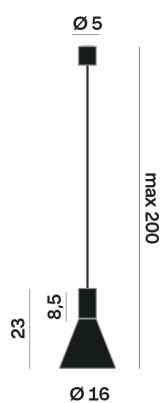

Lighting Type: Indirect

Light Distribution: Symmetric

COLOR

● 26, Bronze matt

Discover
Souvlaki

Conical