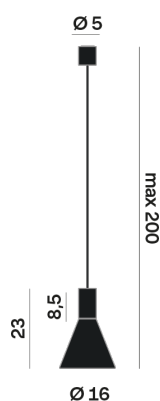

Lighting Type: Indirect

Light Distribution: Symmetric

COLOR

● 26, Bronze matt

Discover
Souvlaki

Conical