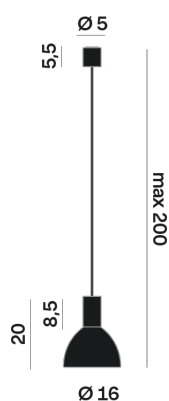

Interior

Glass: Glass semispherical

LED

MID POWER LED

3.000 K

CRI 90

220- 240V 50Hz

Macadam step 2

Lighting Type: Indirect

Light Distribution: Symmetric

COLOR

● 34, Gold matt

Discover
Souvlaki

Semispherical