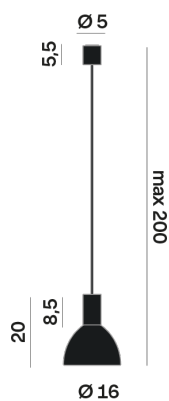

## OPTICAL | PHOTOMETRIC

Lighting Type: Indirect

Light Distribution: Symmetric

## COLOR

63, White (matt)

Discover  
Souvlaki

Semispherical