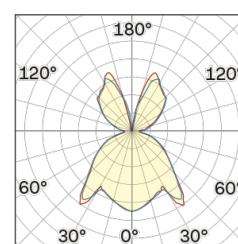

Lighting Type: Indirect

Light Distribution: Symmetric

COLOR

● 34, Gold matt

Discover
Souvlaki

Semispherical