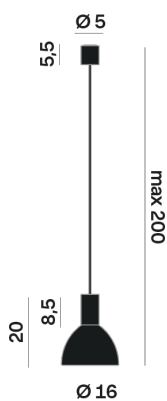

## LED

MID POWER LED

2.700 K

CRI 90

220- 240V 50Hz

Macadam step 2

LED Life L80 B50 > 55.400 h

Classe Energetica: F

## OPTICAL | PHOTOMETRIC

Lighting Type: Indirect

Light Distribution: Symmetric

## COLOR

63, White (matt)

Discover

*Souvlaki*

Semispherical