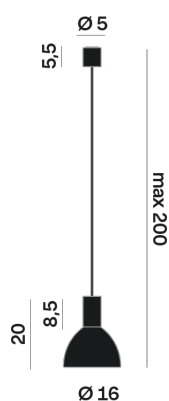

Interior

Glass: Glass semispherical

LED

MID POWER LED

3.000 K

CRI 90

220- 240V 50Hz

Macadam step 2

Lighting Type: Indirect

Light Distribution: Symmetric

COLOR

● 62, Black (matt)

Discover
Souvlaki

Semispherical