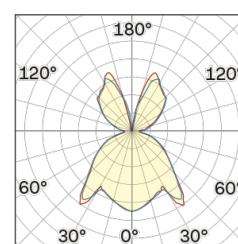

Lighting Type: Indirect

Light Distribution: Symmetric

COLOR

● 62, Black (matt)

Discover
Souvlaki

Semispherical