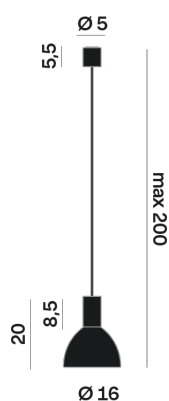

Interior

Glass: Glass semispherical

LED

MID POWER LED

2.700 K

CRI 90

220- 240V 50Hz

Macadam step 2

Lighting Type: Indirect

Light Distribution: Symmetric

COLOR

● 62, Black (matt)

Discover
Souvlaki

Semispherical