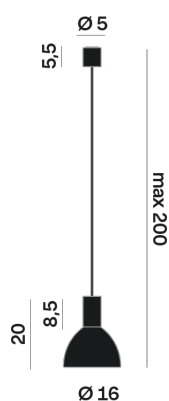

Interior

Glass: Glass semispherical

LED

MID POWER LED

3.000 K

CRI 90

220- 240V 50Hz

Macadam step 2

Lighting Type: Indirect

Light Distribution: Symmetric

COLOR

● 35, Nickel matt

Discover
Souvlaki

Semispherical