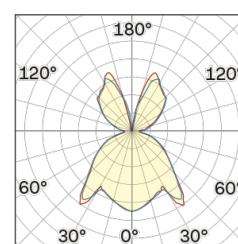

Lighting Type: Indirect

Light Distribution: Symmetric

COLOR

● 35, Nickel matt

Discover
Souvlaki

Semispherical