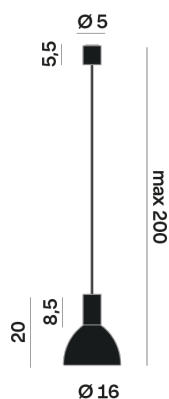

Interior

Glass: Glass semispherical

LED

MID POWER LED

2.700 K

CRI 90

220- 240V 50Hz

Macadam step 2

Lighting Type: Indirect

Light Distribution: Symmetric

COLOR

● 35, Nickel matt

Discover
Souvlaki

Semispherical