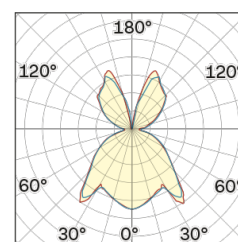

Lighting Type: Indirect

Light Distribution: Symmetric

COLOR

● 35, Nickel matt

Discover
Souvlaki

Semispherical