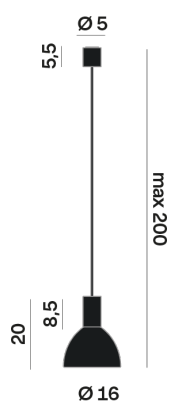

Interior

Glass: Glass semispherical

LED

MID POWER LED

2.700 K

CRI 90

220- 240V 50Hz

Macadam step 2

Lighting Type: Indirect

Light Distribution: Symmetric

COLOR

● 34, Gold matt

Discover

Souvlaki

Semispherical