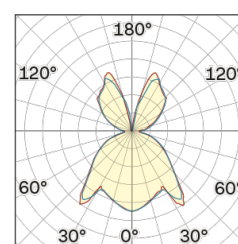

Lighting Type: Indirect

Light Distribution: Symmetric

COLOR

● 34, Gold matt

Discover

Souvlaki

Semispherical