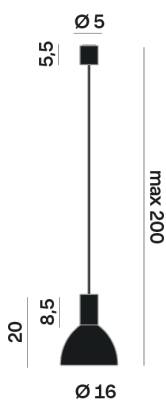

Interior

Glass: Glass semispherical

LED

MID POWER LED

3.000 K

CRI 90

220- 240V 50Hz

Macadam step 2

Lighting Type: Indirect

Light Distribution: Symmetric

COLOR

● 32, Powder gun matt

Discover
Souvlaki

Semispherical