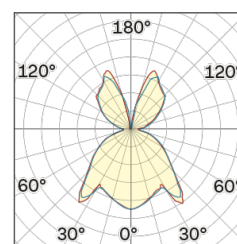

Lighting Type: Indirect

Light Distribution: Symmetric

COLOR

● 32, Powder gun matt

Discover
Souvlaki

Semispherical