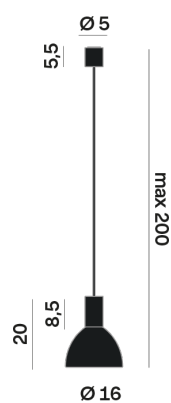

Interior

Glass: Glass semispherical

LED

MID POWER LED

2.700 K

CRI 90

220- 240V 50Hz

Macadam step 2

Lighting Type: Indirect

Light Distribution: Symmetric

COLOR

● 32, Powder gun matt

Discover

Souvlaki

Semispherical