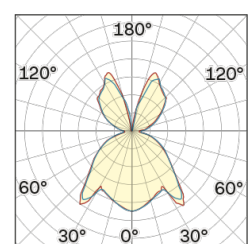

Lighting Type: Indirect

Light Distribution: Symmetric

COLOR

● 32, Powder gun matt

Discover

Souvlaki

Semispherical