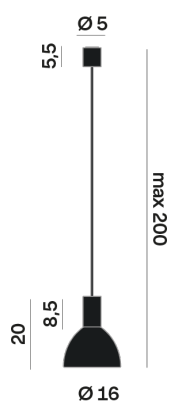

Interior

Glass: Glass semispherical

LED

MID POWER LED

3.000 K

CRI 90

220- 240V 50Hz

Macadam step 2

Lighting Type: Indirect

Light Distribution: Symmetric

COLOR

● 27, Copper matt

Discover
Souvlaki

Semispherical