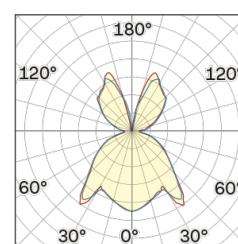

Lighting Type: Indirect

Light Distribution: Symmetric

COLOR

● 27, Copper matt

Discover
Souvlaki

Semispherical