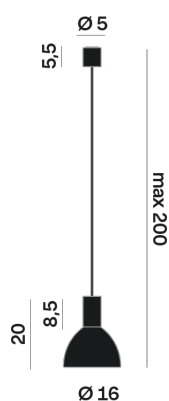

COLOR

● 27, Copper matt

Discover
Souvlaki

Semispherical