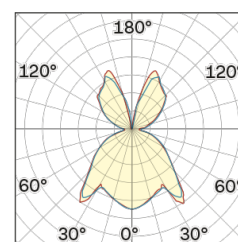

Lighting Type: Indirect

Light Distribution: Symmetric

COLOR

● 26, Bronze matt

Discover
Souvlaki

Semispherical