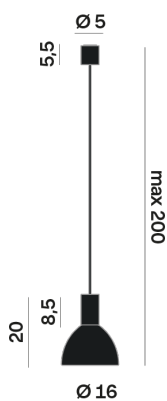

Interior

Glass: Glass semispherical

LED

MID POWER LED

3.000 K

CRI 90

220- 240V 50Hz

Macadam step 2

Lighting Type: Indirect

Light Distribution: Symmetric

COLOR

● 26, Bronze matt

Discover
Souvlaki

Semispherical