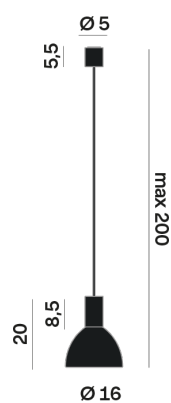

COLOR

● 26, Bronze matt

Discover

Souvlaki

Semispherical