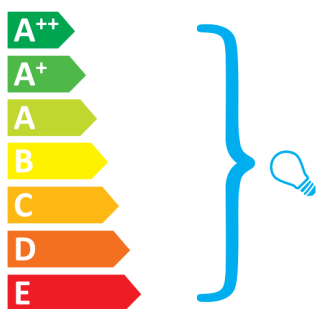

Rotaliana Pomi H1

This luminaire is compatible with bulbs of the energy classes:

Bulbs not included.

874/2012.