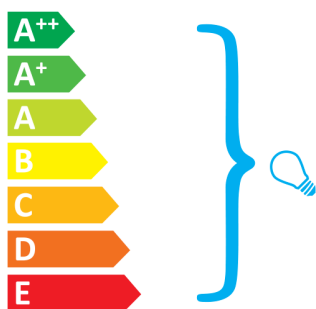

Rotaliana Capri H2

This luminaire is compatible with bulbs of the energy classes:

Bulbs not included.

874/2012.