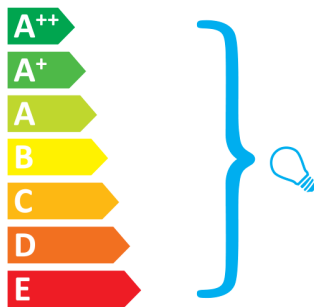

**Rotaliana** Capri H1

This luminaire is compatible with bulbs of the energy classes:

Bulbs not included.

874/2012.