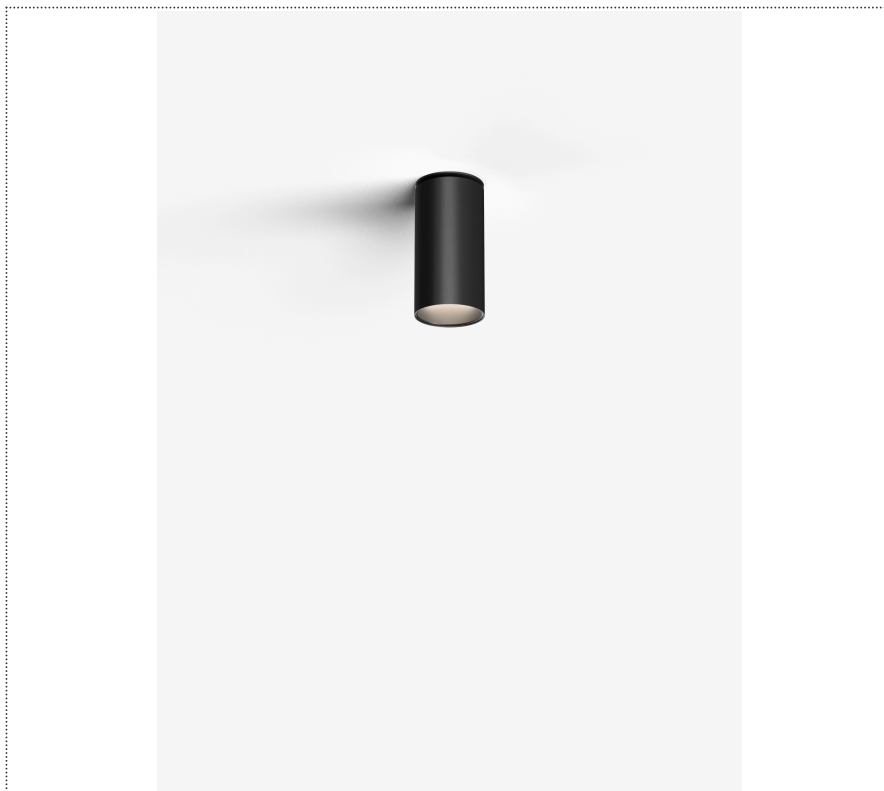

SOUVLAKI STANDALONE

CEILING MOUNTED SSEMI-RECESSED SPOTLIGHT Ø50MM TRIMLESS

1SVH6 004 35 0L0

GENERAL

Ceiling

Recessed

IP20

Lumen: 834

Interior

Lens Beam: 60°

LED

MID POWER LED

2.700 K

CRI 90

300 mA SELV60

Macadam step 2

LED Life L80 B50 > 55.400 h

Classe Energetica: F

ELECTRICAL

300 mA SELV60

10.8 W

Classe 3

Driver not included

OPTICAL | PHOTOMETRIC

Lighting Type: direct

Light Distribution: Symmetric