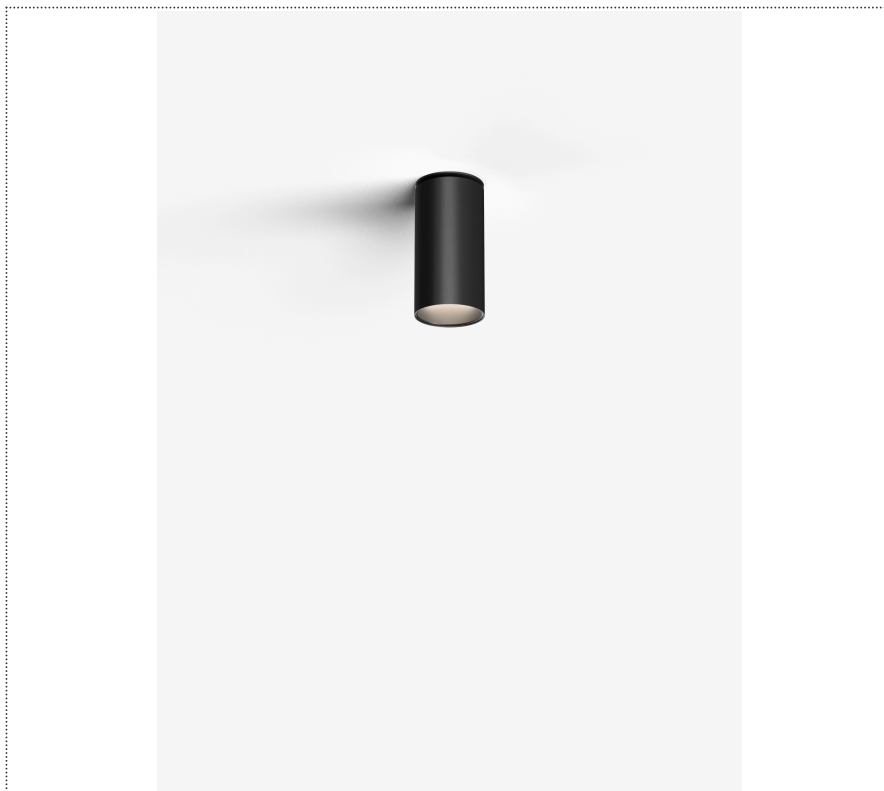

SOUVLAKI STANDALONE

CEILING MOUNTED SSEMI-RECESSED SPOTLIGHT Ø50MM TRIMLESS

1SVH6 004 32 0L1

GENERAL

Ceiling

Recessed

IP20

Lumen: 862

Interior

Lens Beam: 60°

LED

MID POWER LED

3.000 K

CRI 90

300 mA SELV60

Macadam step 2

LED Life L80 B50 > 55.400 h

Classe Energetica: F

ELECTRICAL

300 mA SELV60

10.8 W

Classe 3

Driver not included

OPTICAL | PHOTOMETRIC

Lighting Type: direct

Light Distribution: Symmetric