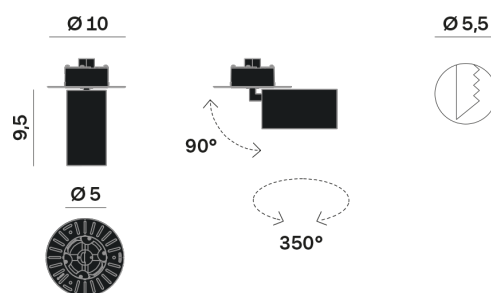

Interior

Lens Beam: 60°

LED

MID POWER LED

2.700 K

CRI 90

300 mA SELV60

Macadam step 2

LED Life L80 B50 > 55.400 h

Classe Energetica: F

ELECTRICAL

300 mA SELV60

10.8 W

Classe 3

Driver not included

OPTICAL | PHOTOMETRIC

Lighting Type: direct

Light Distribution: Symmetric

COLOR

● 32, Powder gun matt

* recessed driver

Lens 60°

Discover
Souvlaki