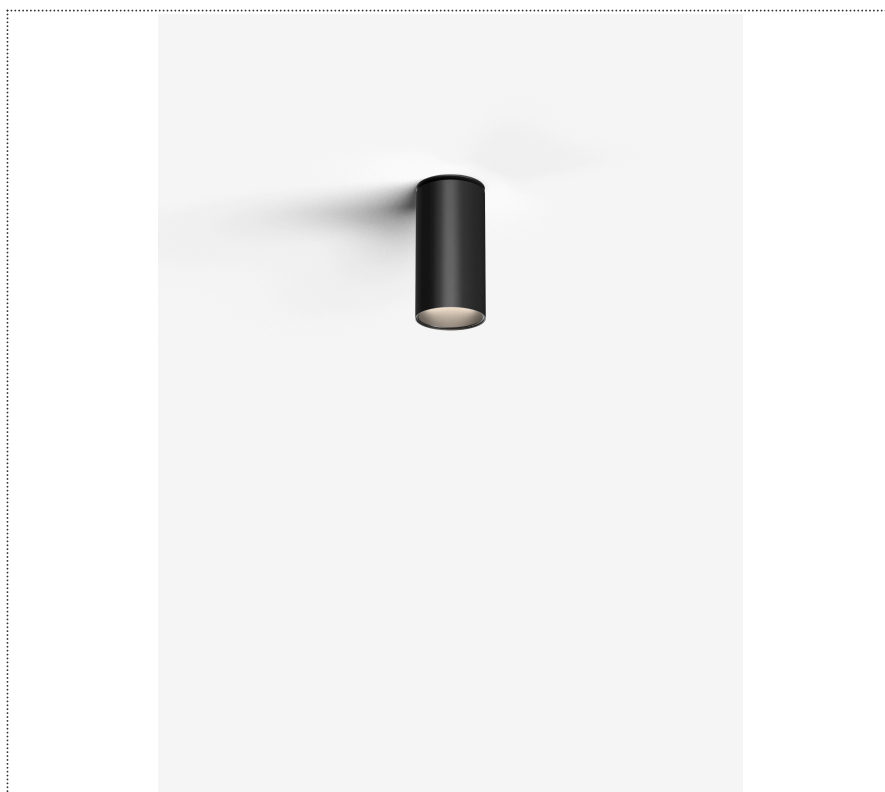

SOUVLAKI STANDALONE

CEILING MOUNTED SSEMI-RECESSED SPOTLIGHT Ø50MM TRIMLESS

1SVH6 004 32 0L0

GENERAL

Ceiling

Recessed

IP20

Lumen: 834

Interior

Lens Beam: 60°

LED

MID POWER LED

2.700 K

CRI 90

300 mA SELV60

Macadam step 2

LED Life L80 B50 > 55.400 h

Classe Energetica: F

ELECTRICAL

300 mA SELV60

10.8 W

Classe 3

Driver not included

OPTICAL | PHOTOMETRIC

Lighting Type: direct

Light Distribution: Symmetric