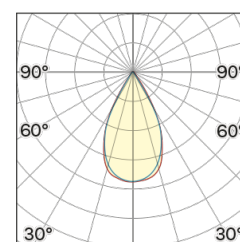

Lighting Type: direct

Light Distribution: Symmetric

COLOR

● 32, Powder gun matt

* recessed driver

Lens 60°

Discover
Souvlaki