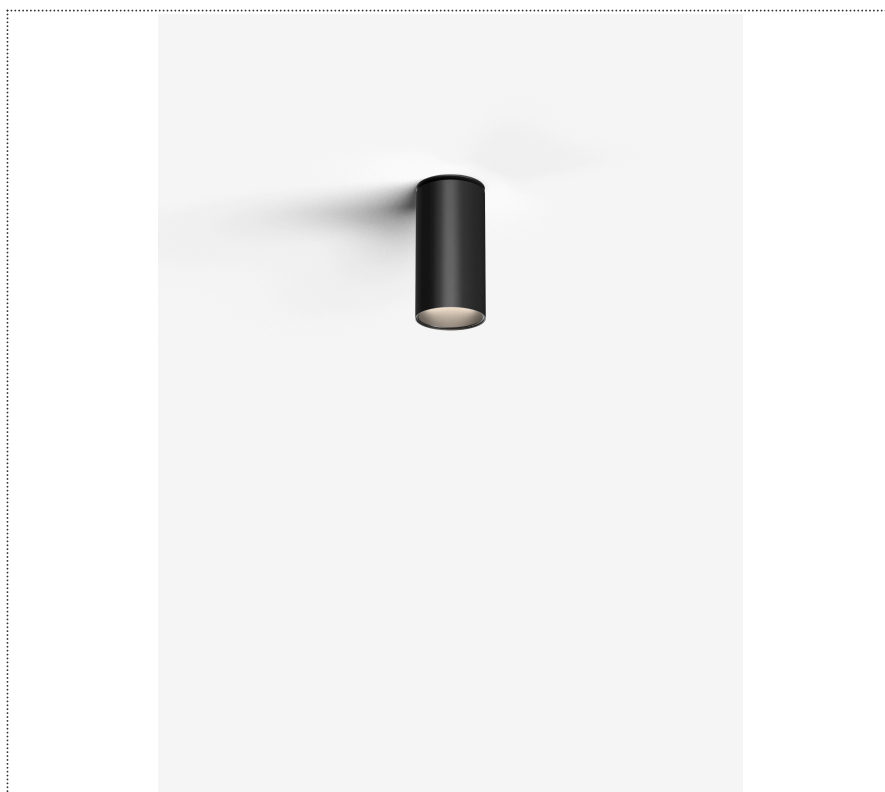

SOUVLAKI STANDALONE

CEILING MOUNTED SSEMI-RECESSED SPOTLIGHT Ø50MM TRIMLESS

1SVH6 004 27 0L1

GENERAL

Ceiling

Recessed

IP20

Lumen: 862

Interior

Lens Beam: 60°

LED

MID POWER LED

3.000 K

CRI 90

300 mA SELV60

Macadam step 2

LED Life L80 B50 > 55.400 h

Classe Energetica: F

ELECTRICAL

300 mA SELV60

10.8 W

Classe 3

Driver not included

OPTICAL | PHOTOMETRIC

Lighting Type: direct

Light Distribution: Symmetric