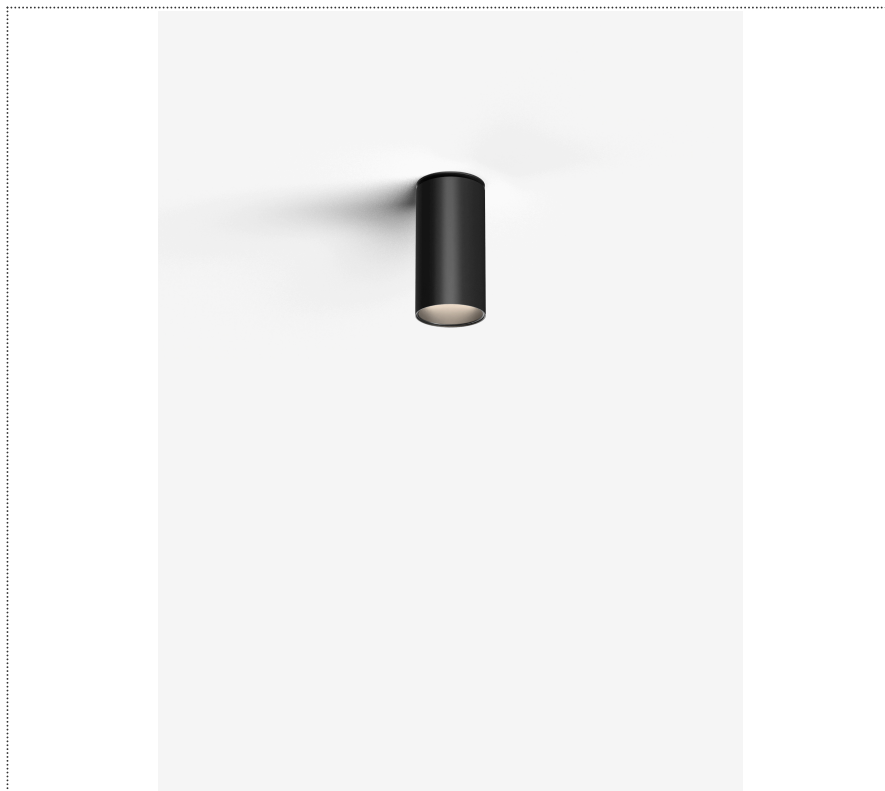

SOUVLAKI STANDALONE

CEILING MOUNTED SSEMI-RECESSED SPOTLIGHT Ø50MM TRIMLESS

1SVH6 003 62 0L1

GENERAL

Ceiling

Recessed

IP20

Lumen: 822

Interior

Lens Beam: 36°

LED

MID POWER LED

3.000 K

CRI 90

300 mA SELV60

Macadam step 2

LED Life L80 B50 > 55.400 h

Classe Energetica: F

ELECTRICAL

300 mA SELV60

10.8 W

Classe 3

Driver not included

OPTICAL | PHOTOMETRIC

Lighting Type: direct

Light Distribution: Symmetric