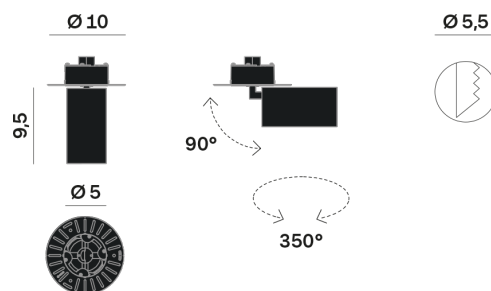

Interior

Lens Beam: 36°

LED

MID POWER LED

3.000 K

CRI 90

300 mA SELV60

Macadam step 2

LED Life L80 B50 > 55.400 h

Classe Energetica: F

ELECTRICAL

300 mA SELV60

10.8 W

Classe 3

Driver not included

OPTICAL | PHOTOMETRIC

Lighting Type: direct

Light Distribution: Symmetric

COLOR

● 62, Black (matt)

* recessed driver

Lens 36°

Discover
Souvlaki