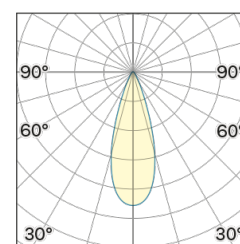

Lighting Type: direct

Light Distribution: Symmetric

COLOR

● 62, Black (matt)

* recessed driver

Lens 36°

Discover
Souvlaki