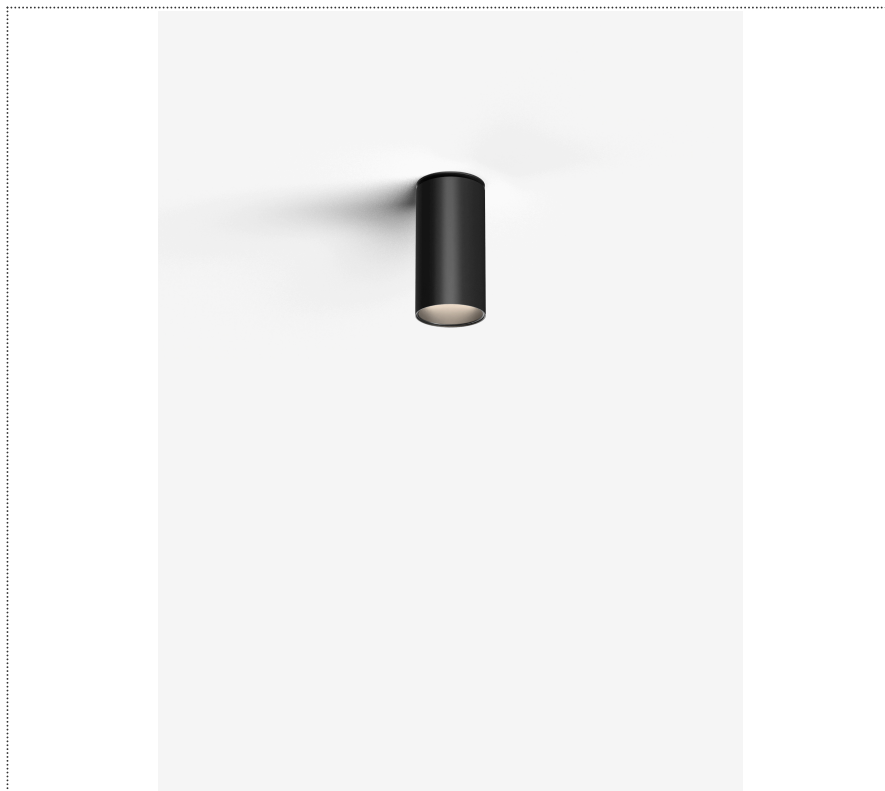

SOUVLAKI STANDALONE

CEILING MOUNTED SSEMI-RECESSED SPOTLIGHT Ø50MM TRIMLESS

1SVH6 003 27 0L0

GENERAL

Ceiling

Recessed

IP20

Lumen: 795

Interior

Lens Beam: 36°

LED

MID POWER LED

2.700 K

CRI 90

300 mA SELV60

Macadam step 2

LED Life L80 B50 > 55.400 h

Classe Energetica: F

ELECTRICAL

300 mA SELV60

10.8 W

Classe 3

Driver not included

OPTICAL | PHOTOMETRIC

Lightning Type: direct

Light Distribution: Symmetric