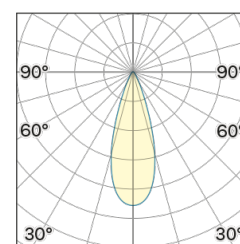

Lens 36°

Discover
Souvlaki