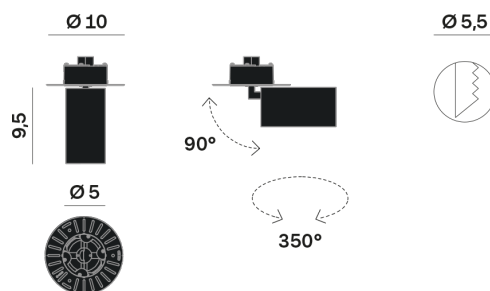

Interior

Lens Beam: 24°

LED

MID POWER LED

3.000 K

CRI 90

300 mA SELV60

Macadam step 2

LED Life L80 B50 > 55.400 h

Classe Energetica: F

ELECTRICAL

300 mA SELV60

10.8 W

Classe 3

Driver not included

OPTICAL | PHOTOMETRIC

Lighting Type: direct

Light Distribution: Symmetric

COLOR

● 35, Nickel matt

* recessed driver

Lens 24°

Discover
Souvlaki