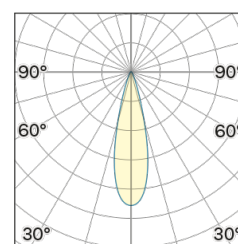

Lighting Type: direct

Light Distribution: Symmetric

COLOR

● 35, Nickel matt

* recessed driver

Lens 24°

Discover
Souvlaki