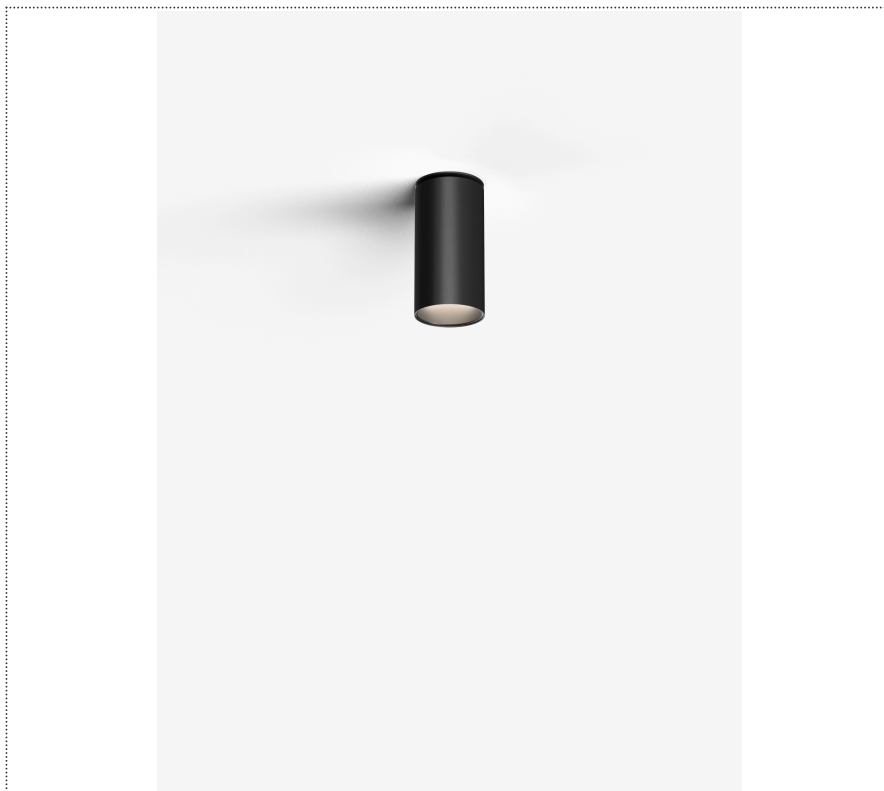

SOUVLAKI STANDALONE

CEILING MOUNTED SSEMI-RECESSED SPOTLIGHT Ø50MM TRIMLESS

1SVH6 002 35 0L1

GENERAL

Ceiling

Recessed

IP20

Lumen: 935

Interior

Lens Beam: 24°

LED

MID POWER LED

3.000 K

CRI 90

300 mA SELV60

Macadam step 2

LED Life L80 B50 > 55.400 h

Classe Energetica: F

ELECTRICAL

300 mA SELV60

10.8 W

Classe 3

Driver not included

OPTICAL | PHOTOMETRIC

Lighting Type: direct

Light Distribution: Symmetric