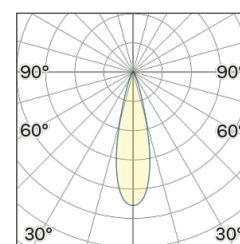

Lighting Type: direct

Light Distribution: Symmetric

COLOR

● 34, Gold matt

* recessed driver

Lens 24°

Discover
Souvlaki