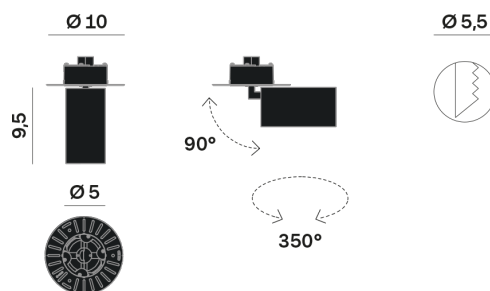

Interior

Lens Beam: 24°

LED

MID POWER LED

3.000 K

CRI 90

300 mA SELV60

Macadam step 2

LED Life L80 B50 > 55.400 h

Classe Energetica: F

ELECTRICAL

300 mA SELV60

10.8 W

Classe 3

Driver not included

OPTICAL | PHOTOMETRIC

Lighting Type: direct

Light Distribution: Symmetric

COLOR

● 34, Gold matt

* recessed driver

Lens 24°

Discover
Souvlaki