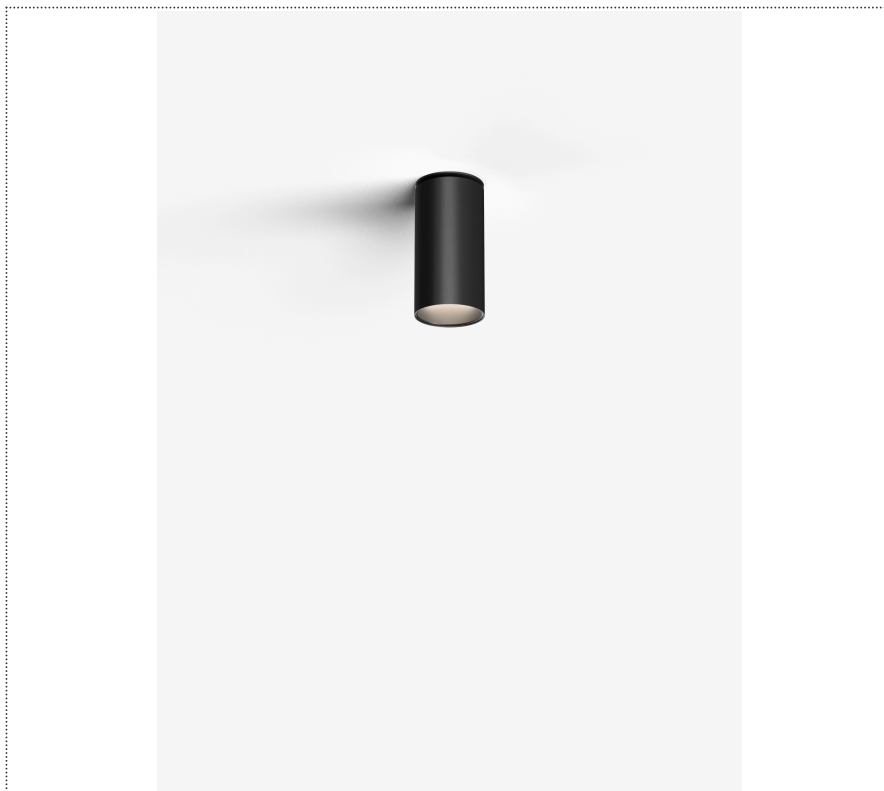

SOUVLAKI STANDALONE

CEILING MOUNTED SSEMI-RECESSED SPOTLIGHT Ø50MM TRIMLESS

1SVH6 002 34 0L1

GENERAL

Ceiling

Recessed

IP20

Lumen: 935

Interior

Lens Beam: 24°

LED

MID POWER LED

3.000 K

CRI 90

300 mA SELV60

Macadam step 2

LED Life L80 B50 > 55.400 h

Classe Energetica: F

ELECTRICAL

300 mA SELV60

10.8 W

Classe 3

Driver not included

OPTICAL | PHOTOMETRIC

Lighting Type: direct

Light Distribution: Symmetric