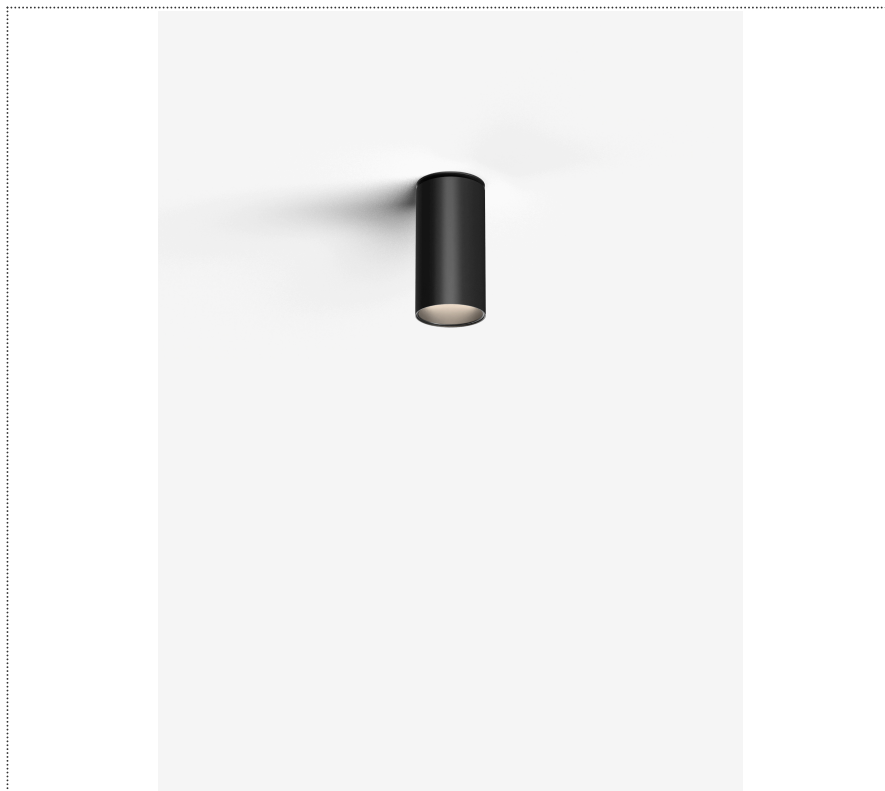

SOUVLAKI STANDALONE

CEILING MOUNTED SSEMI-RECESSED SPOTLIGHT Ø50MM TRIMLESS

1SVH6 002 32 0L1

GENERAL

Ceiling

Recessed

IP20

Lumen: 935

Interior

Lens Beam: 24°

LED

MID POWER LED

3.000 K

CRI 90

300 mA SELV60

Macadam step 2

LED Life L80 B50 > 55.400 h

Classe Energetica: F

ELECTRICAL

300 mA SELV60

10.8 W

Classe 3

Driver not included

OPTICAL | PHOTOMETRIC

Lighting Type: direct

Light Distribution: Symmetric