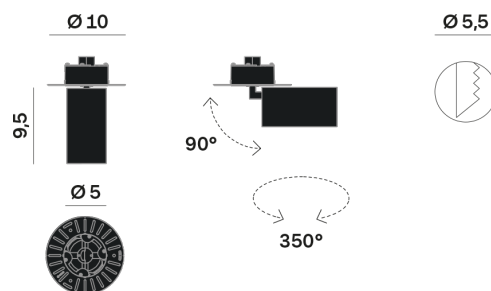

COLOR

● 32, Powder gun matt

* recessed driver