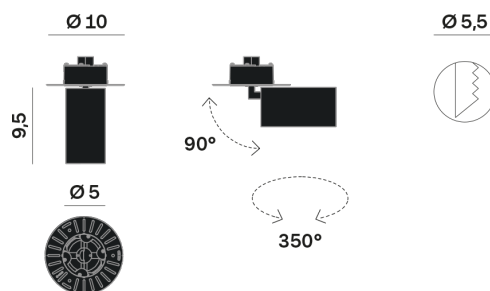

Interior

Lens Beam: 24°

LED

MID POWER LED

2.700 K

CRI 90

300 mA SELV60

Macadam step 2

LED Life L80 B50 > 55.400 h

Classe Energetica: F

ELECTRICAL

300 mA SELV60

10.8 W

Classe 3

Driver not included

OPTICAL | PHOTOMETRIC

Lighting Type: direct

Light Distribution: Symmetric

COLOR

● 32, Powder gun matt

* recessed driver

Lens 24°

Discover
Souvlaki