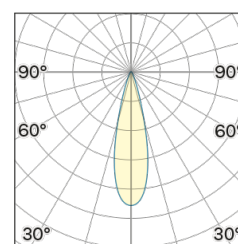

Lighting Type: direct

Light Distribution: Symmetric

COLOR

● 32, Powder gun matt

* recessed driver

Lens 24°

Discover
Souvlaki