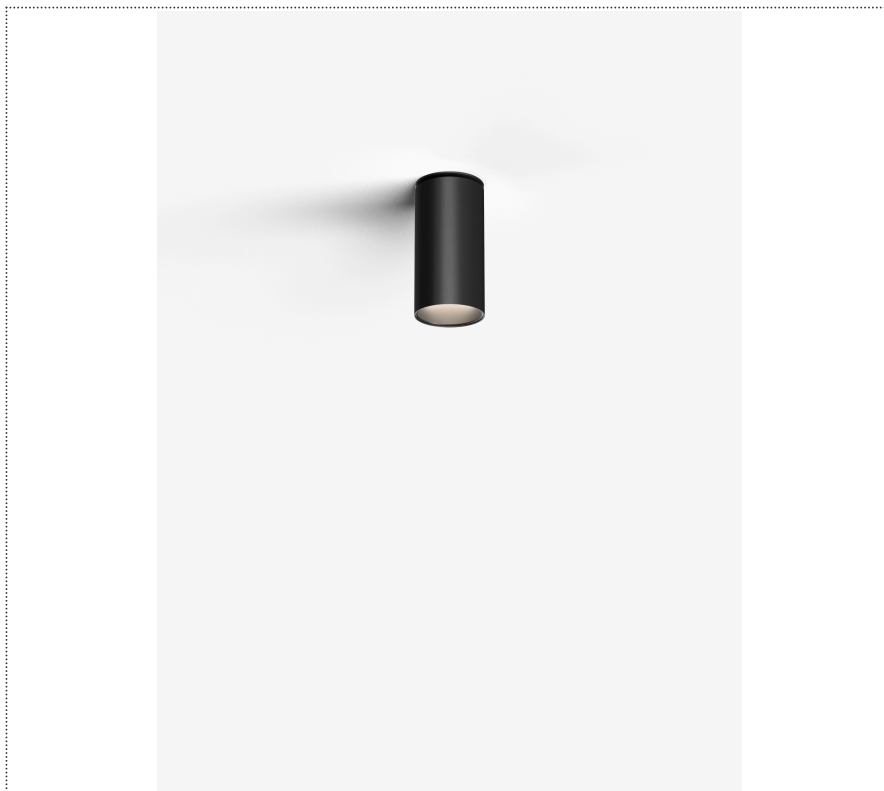

SOUVLAKI STANDALONE

CEILING MOUNTED SSEMI-RECESSED SPOTLIGHT Ø50MM TRIMLESS

1SVH6 002 32 0L0

GENERAL

Ceiling

Recessed

IP20

Lumen: 962

Interior

Lens Beam: 24°

LED

MID POWER LED

2.700 K

CRI 90

300 mA SELV60

Macadam step 2

LED Life L80 B50 > 55.400 h

Classe Energetica: F

ELECTRICAL

300 mA SELV60

10.8 W

Classe 3

Driver not included

OPTICAL | PHOTOMETRIC

Lighting Type: direct

Light Distribution: Symmetric