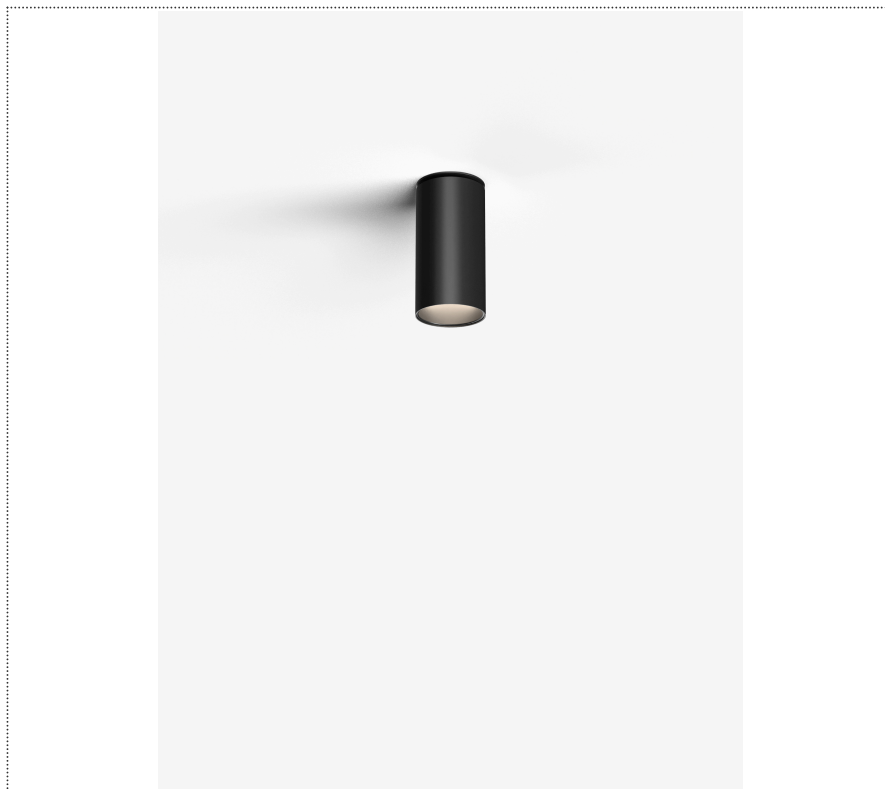

SOUVLAKI STANDALONE

CEILING MOUNTED SSEMI-RECESSED SPOTLIGHT Ø50MM TRIMLESS

1SVH6 001 35 0L1

GENERAL

Ceiling

Recessed

IP20

Lumen: 942

Interior

Lens Beam: 18°

LED

MID POWER LED

3.000 K

CRI 90

300 mA SELV60

Macadam step 2

LED Life L80 B50 > 55.400 h

Classe Energetica: F

ELECTRICAL

300 mA SELV60

10.8 W

Classe 3

Driver not included

OPTICAL | PHOTOMETRIC

Lighting Type: direct

Light Distribution: Symmetric