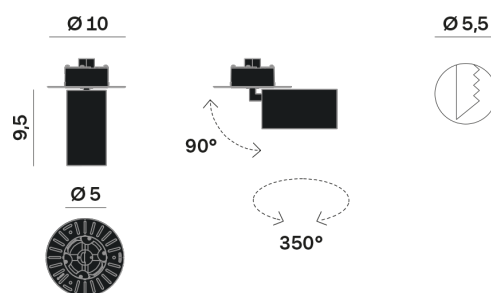

Interior

Lens Beam: 18°

LED

MID POWER LED

3.000 K

CRI 90

300 mA SELV60

Macadam step 2

LED Life L80 B50 > 55.400 h

Classe Energetica: F

ELECTRICAL

300 mA SELV60

10.8 W

Classe 3

Driver not included

OPTICAL | PHOTOMETRIC

Lighting Type: direct

Light Distribution: Symmetric

COLOR

● 32, Powder gun matt

* recessed driver

Lens 18°

Discover
Souvlaki