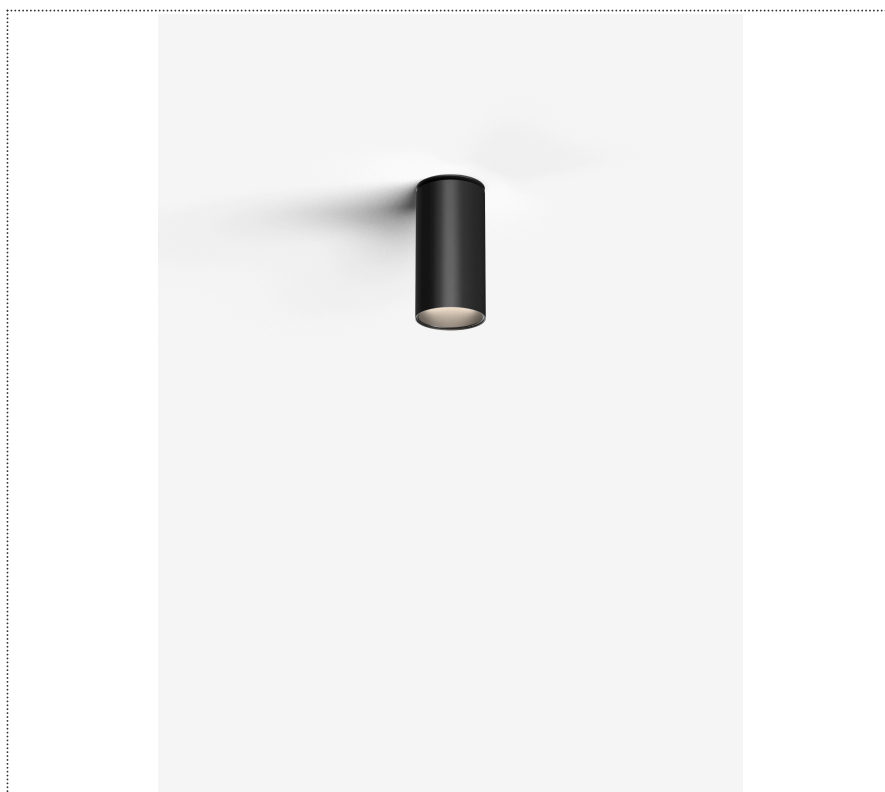

SOUVLAKI STANDALONE

CEILING MOUNTED SSEMI-RECESSED SPOTLIGHT Ø50MM TRIMLESS

1SVH6 001 32 0L1

GENERAL

Ceiling

Recessed

IP20

Lumen: 942

Interior

Lens Beam: 18°

LED

MID POWER LED

3.000 K

CRI 90

300 mA SELV60

Macadam step 2

LED Life L80 B50 > 55.400 h

Classe Energetica: F

ELECTRICAL

300 mA SELV60

10.8 W

Classe 3

Driver not included

OPTICAL | PHOTOMETRIC

Lighting Type: direct

Light Distribution: Symmetric