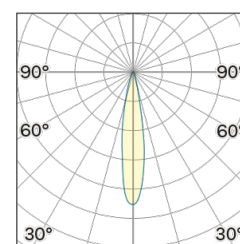

Lighting Type: direct

Light Distribution: Symmetric

COLOR

● 32, Powder gun matt

* recessed driver

Lens 18°

Discover
Souvlaki