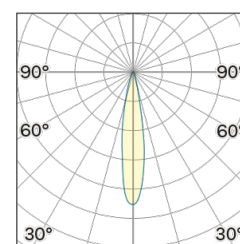

Lighting Type: direct

Light Distribution: Symmetric

COLOR

● 27, Copper matt

* recessed driver

Lens 18°

Discover
Souvlaki