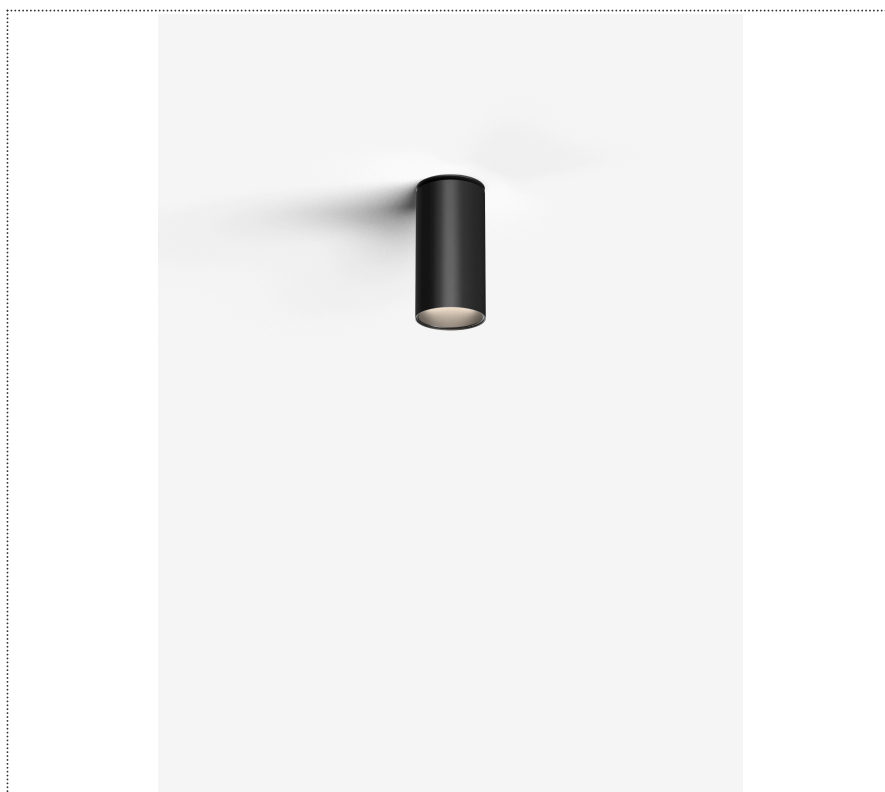

SOUVLAKI STANDALONE

CEILING MOUNTED SSEMI-RECESSED SPOTLIGHT Ø50MM TRIMLESS

1SVH6 001 27 0L0

GENERAL

Ceiling

Recessed

IP20

Lumen: 913

Interior

Lens Beam: 18°

LED

MID POWER LED

2.700 K

CRI 90

300 mA SELV60

Macadam step 2

LED Life L80 B50 > 55.400 h

Classe Energetica: F

ELECTRICAL

300 mA SELV60

10.8 W

Classe 3

Driver not included

OPTICAL | PHOTOMETRIC

Lighting Type: direct

Light Distribution: Symmetric