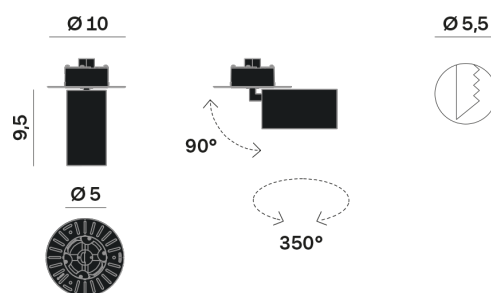

Interior

Lens Beam: 18°

LED

MID POWER LED

2.700 K

CRI 90

300 mA SELV60

Macadam step 2

LED Life L80 B50 > 55.400 h

Classe Energetica: F

ELECTRICAL

300 mA SELV60

10.8 W

Classe 3

Driver not included

OPTICAL | PHOTOMETRIC

Lighting Type: direct

Light Distribution: Symmetric

COLOR

● 27, Copper matt

* recessed driver

Lens 18°

Discover
Souvlaki