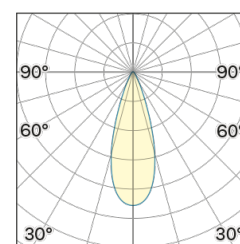

Lighting Type: direct

Light Distribution: Symmetric

COLOR

63, White (matt)

Lens 36°

* recessed driver

Discover
Souvlaki