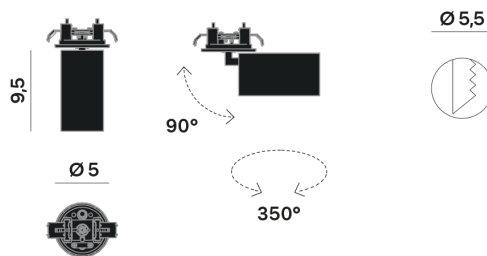

Interior

Lens Beam: 60°

LED

MID POWER LED

2.700 K

CRI 90

300 mA SELV60

Macadam step 2

LED Life L80 B50 > 55.400 h

Classe Energetica: F

ELECTRICAL

300 mA SELV60

10.8 W

Classe 3

Driver not included

OPTICAL | PHOTOMETRIC

Lighting Type: direct

Light Distribution: Symmetric

COLOR

63, White (matt)

Lens 36°

* recessed driver

Discover
Souvlaki