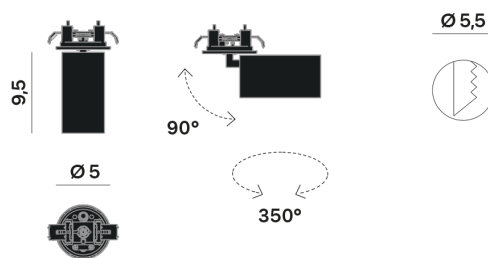

Interior

Lens Beam: 60°

LED

MID POWER LED

2.700 K

CRI 90

300 mA SELV60

Macadam step 2

LED Life L80 B50 > 55.400 h

Classe Energetica: F

ELECTRICAL

300 mA SELV60

10.8 W

Classe 3

Driver not included

OPTICAL | PHOTOMETRIC

Lighting Type: direct

Light Distribution: Symmetric

COLOR

63, White (matt)

Lens 36°

* recessed driver

Discover
Souvlaki