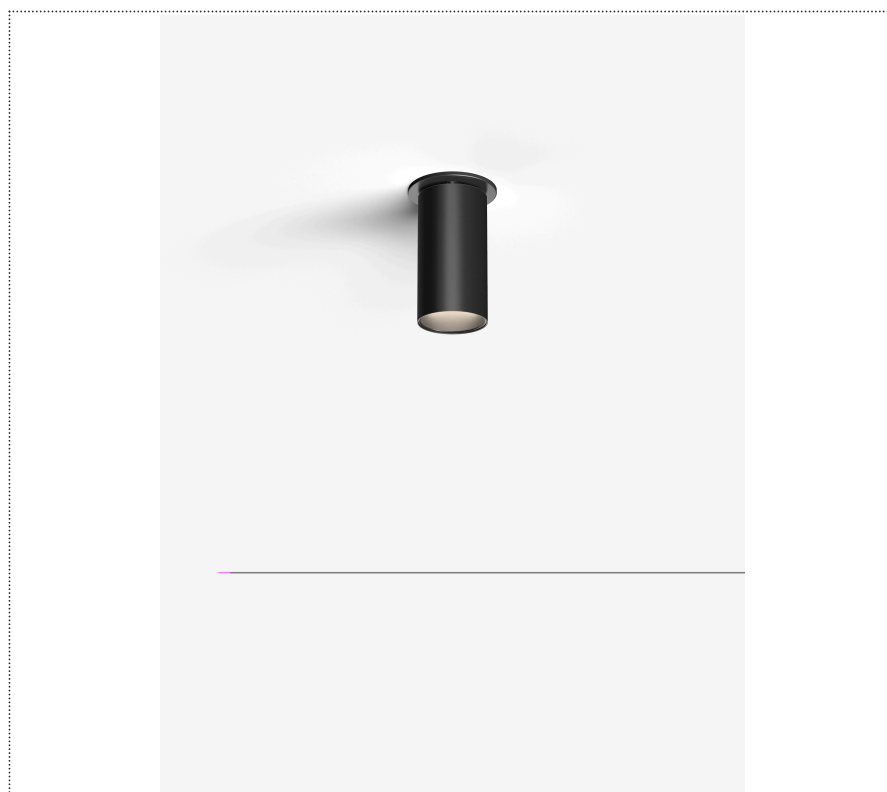

SOUVLAKI STANDALONE

CEILING MOUNTED SSEMI-RECESSED SPOTLIGHT Ø50MM WITH TRIM

1SVH5 004 63 0L0

GENERAL

Ceiling

Recessed

IP20

Lumen: 834

Interior

Lens Beam: 60°

LED

MID POWER LED

2.700 K

CRI 90

300 mA SELV60

Macadam step 2

LED Life L80 B50 > 55.400 h

Classe Energetica: F

ELECTRICAL

300 mA SELV60

10.8 W

Classe 3

Driver not included

OPTICAL | PHOTOMETRIC

Lighting Type: direct

Light Distribution: Symmetric