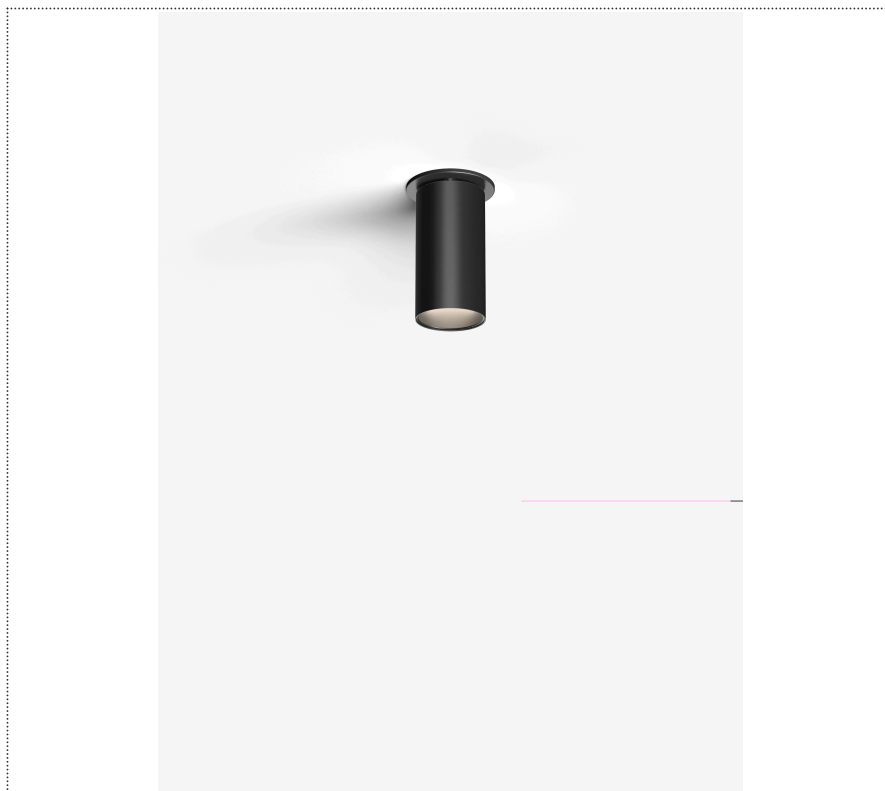

SOUVLAKI STANDALONE

CEILING MOUNTED SSEMI-RECESSED SPOTLIGHT Ø50MM WITH TRIM

1SVH5 004 63 0L0

GENERAL

Ceiling

Recessed

IP20

Lumen: 834

Interior

Lens Beam: 60°

LED

MID POWER LED

2.700 K

CRI 90

300 mA SELV60

Macadam step 2

LED Life L80 B50 > 55.400 h

Classe Energetica: F

ELECTRICAL

300 mA SELV60

10.8 W

Classe 3

Driver not included

OPTICAL | PHOTOMETRIC

Lighting Type: direct

Light Distribution: Symmetric