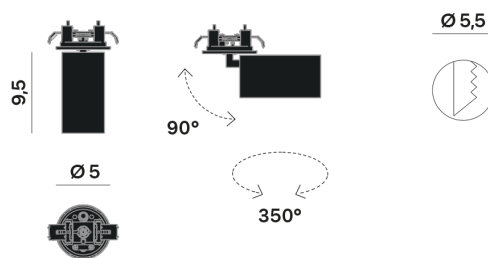

Interior

Lens Beam: 60°

LED

MID POWER LED

3.000 K

CRI 90

300 mA SELV60

Macadam step 2

LED Life L80 B50 > 55.400 h

Classe Energetica: F

ELECTRICAL

300 mA SELV60

10.8 W

Classe 3

Driver not included

OPTICAL | PHOTOMETRIC

Lightning Type: direct

Light Distribution: Symmetric

COLOR

● 62, Black (matt)

Lens 60°

* recessed driver

Discover
Souvlaki