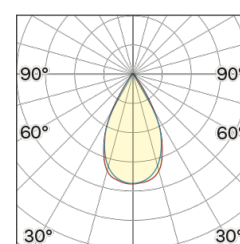

Lighting Type: direct

Light Distribution: Symmetric

COLOR

● 62, Black (matt)

Lens 60°

* recessed driver

Discover
Souvlaki