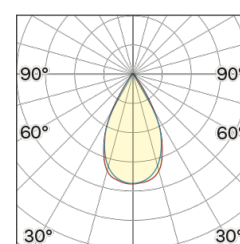

Lightning Type: direct

Light Distribution: Symmetric

COLOR

● 62, Black (matt)

Lens 60°

* recessed driver

Discover
Souvlaki