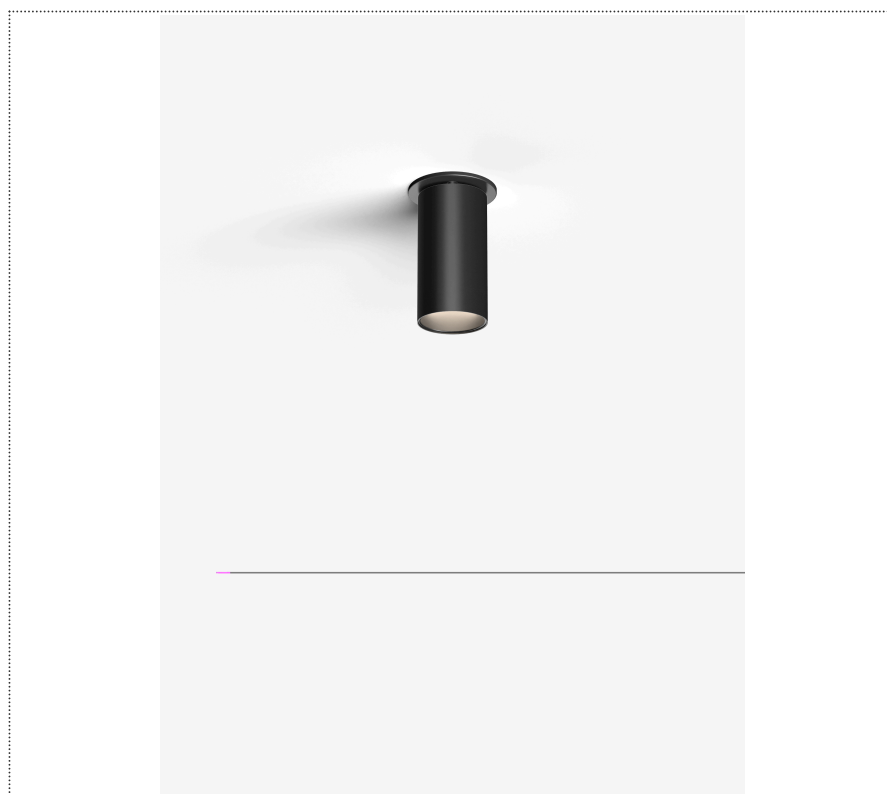

SOUVLAKI STANDALONE

CEILING MOUNTED SSEMI-RECESSED SPOTLIGHT Ø50MM WITH TRIM

1SVH5 004 62 0L1

GENERAL

Ceiling

Recessed

IP20

Lumen: 862

Interior

Lens Beam: 60°

LED

MID POWER LED

3.000 K

CRI 90

300 mA SELV60

Macadam step 2

LED Life L80 B50 > 55.400 h

Classe Energetica: F

ELECTRICAL

300 mA SELV60

10.8 W

Classe 3

Driver not included

OPTICAL | PHOTOMETRIC

Lightning Type: direct

Light Distribution: Symmetric