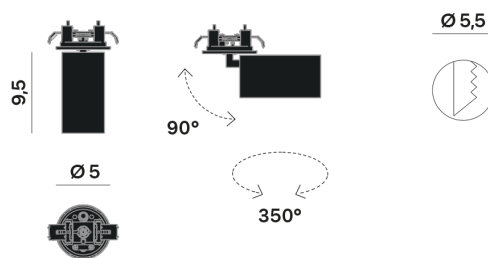

Interior

Lens Beam: 60°

LED

MID POWER LED

3.000 K

CRI 90

300 mA SELV60

Macadam step 2

LED Life L80 B50 > 55.400 h

Classe Energetica: F

ELECTRICAL

300 mA SELV60

10.8 W

Classe 3

Driver not included

OPTICAL | PHOTOMETRIC

Lighting Type: direct

Light Distribution: Symmetric

COLOR

● 62, Black (matt)

Lens 60°

* recessed driver

Discover
Souvlaki