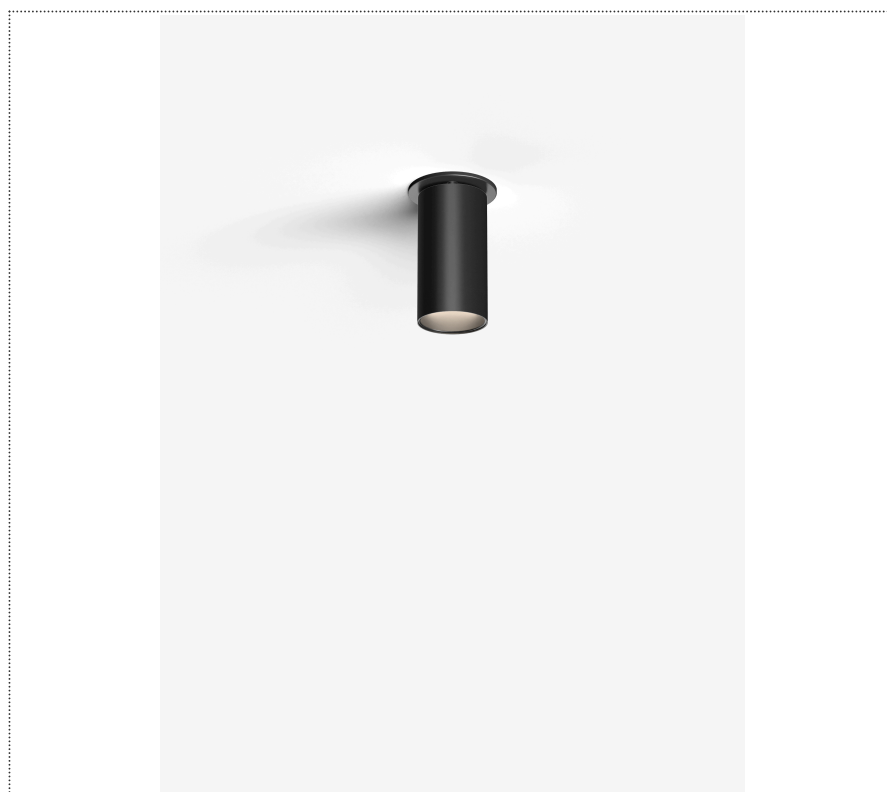

SOUVLAKI STANDALONE

CEILING MOUNTED SSEMI-RECESSED SPOTLIGHT Ø50MM WITH TRIM

1SVH5 004 62 0L1

GENERAL

Ceiling

Recessed

IP20

Lumen: 862

Interior

Lens Beam: 60°

LED

MID POWER LED

3.000 K

CRI 90

300 mA SELV60

Macadam step 2

LED Life L80 B50 > 55.400 h

Classe Energetica: F

ELECTRICAL

300 mA SELV60

10.8 W

Classe 3

Driver not included

OPTICAL | PHOTOMETRIC

Lighting Type: direct

Light Distribution: Symmetric