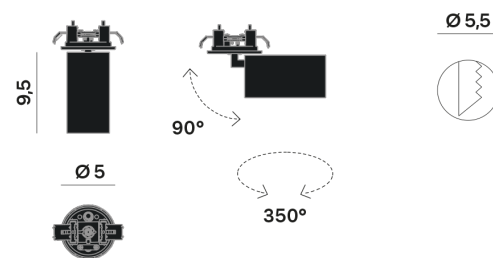

Interior

Lens Beam: 60°

LED

MID POWER LED

2.700 K

CRI 90

300 mA SELV60

Macadam step 2

LED Life L80 B50 > 55.400 h

Classe Energetica: F

ELECTRICAL

300 mA SELV60

10.8 W

Classe 3

Driver not included

OPTICAL | PHOTOMETRIC

Lighting Type: direct

Light Distribution: Symmetric

COLOR

● 62, Black (matt)

Lens 60°

* recessed driver

Discover
Souvlaki