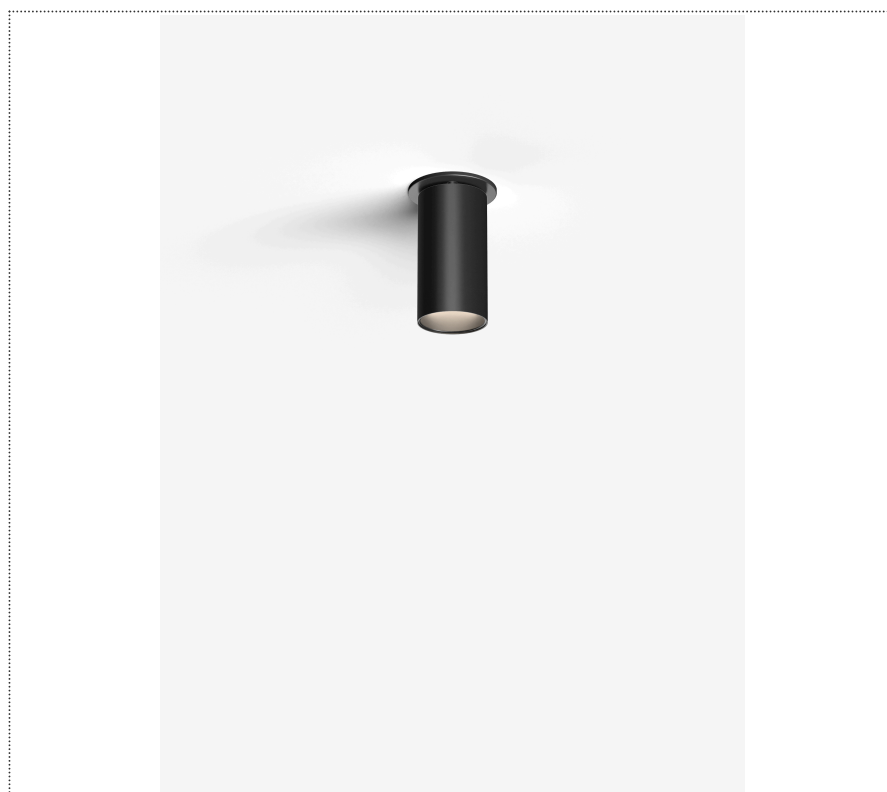

SOUVLAKI STANDALONE

CEILING MOUNTED SSEMI-RECESSED SPOTLIGHT Ø50MM WITH TRIM

1SVH5 004 62 0L0

GENERAL

Ceiling

Recessed

IP20

Lumen: 834

Interior

Lens Beam: 60°

LED

MID POWER LED

2.700 K

CRI 90

300 mA SELV60

Macadam step 2

LED Life L80 B50 > 55.400 h

Classe Energetica: F

ELECTRICAL

300 mA SELV60

10.8 W

Classe 3

Driver not included

OPTICAL | PHOTOMETRIC

Lighting Type: direct

Light Distribution: Symmetric