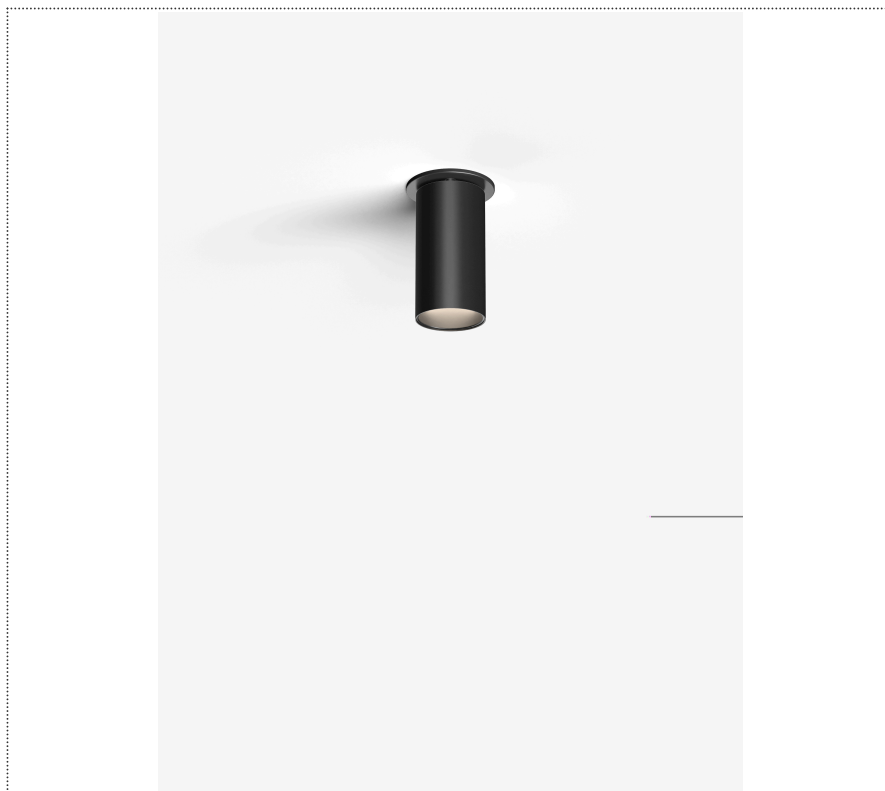

SOUVLAKI STANDALONE

CEILING MOUNTED SSEMI-RECESSED SPOTLIGHT Ø50MM WITH TRIM

1SVH5 004 35 0L1

GENERAL

Ceiling

Recessed

IP20

Lumen: 862

Interior

Lens Beam: 60°

LED

MID POWER LED

3.000 K

CRI 90

300 mA SELV60

Macadam step 2

LED Life L80 B50 > 55.400 h

Classe Energetica: F

ELECTRICAL

300 mA SELV60

10.8 W

Classe 3

Driver not included

OPTICAL | PHOTOMETRIC

Lightning Type: direct

Light Distribution: Symmetric