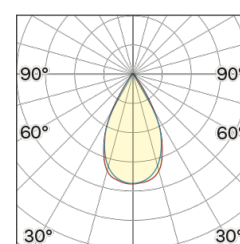

Lighting Type: direct

Light Distribution: Symmetric

COLOR

● 35, Nickel matt

Lens 60°

* recessed driver

Discover
Souvlaki